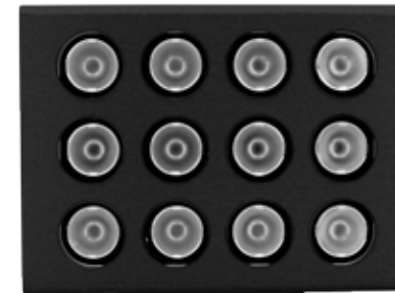

ALFA has narrow, medium, wide, and asymmetric optic options making this fixture compliant to most projects.

COLOR OPTIONS

POLISHED ALUMINIUM

MATTE WHITE

MATTE BLACK

CUSTOM

DIMENSIONS

**SACO ILLUMINATES ONE OF TODAY'S MOST STUNNING ARCHITECTURAL FEATS - THE HAZZA BIN ZAYED STADIUM, AL AIN CITY**