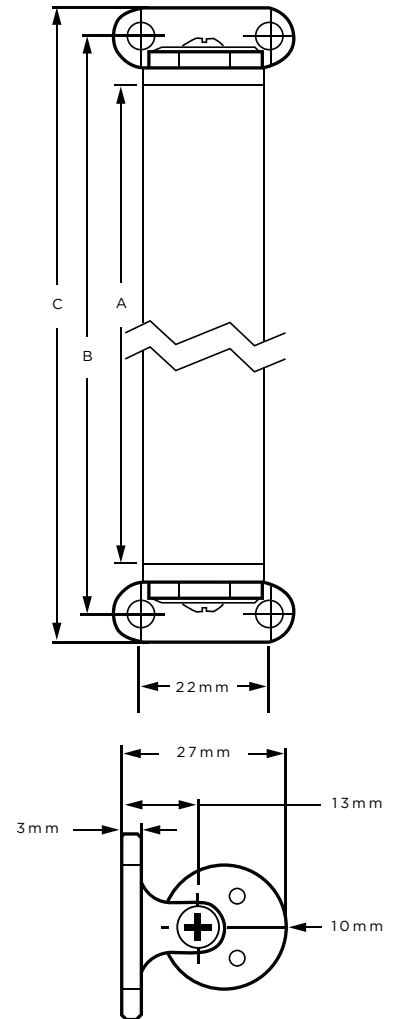

4 DIFFERENT LENGTHS. BECAUSE SIZE MATTERS.

COLOR OPTIONS

BLACK

GREY

WHITE

CUSTOM

DIMENSIONS

KING'S ROAD TOWER - JEDDAH