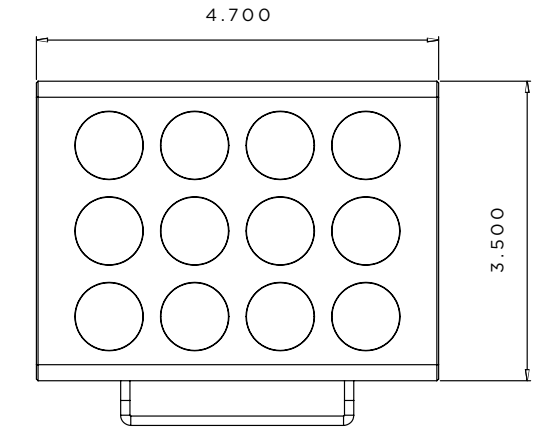

ALFA has narrow, medium, wide, and asymmetric optic options making this fixture compliant to most projects.

COLOR OPTIONS

POLISHED ALUMINIUM

MATTE WHITE

MATTE BLACK

CUSTOM

DIMENSIONS

**SACO ILLUMINATES ONE OF TODAY'S MOST STUNNING ARCHITECTURAL FEATS - THE HAZZA BIN ZAYED STADIUM, AL AIN CITY**