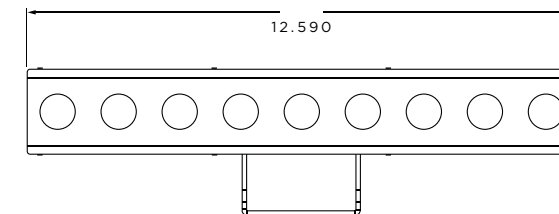

COLOR OPTIONS

POLISHED ALUMINIUM

MATTE WHITE

MATTE BLACK

CUSTOM

DIMENSIONS

**DIGITAL CAR WASH EXPERIENCE**

The experience of the car wash has now been given a unique twist, changing the conventional routine car wash into a visually engaging and exciting experience for both users and onlookers alike with its new color-changing lightBox scheme.