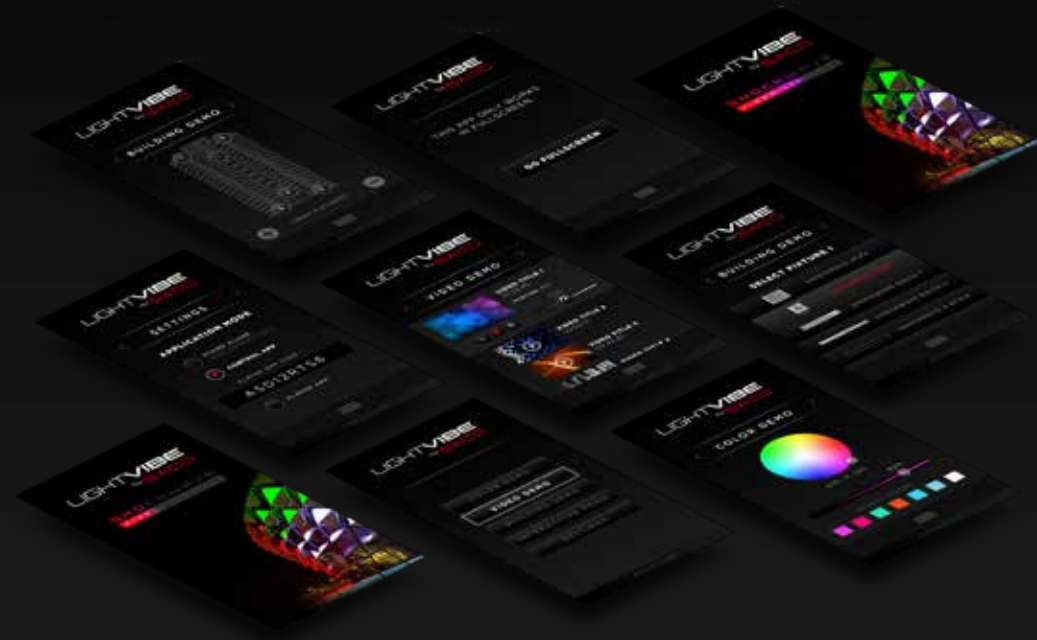

FEEL THE POWER

LIGHTVIBE

by SACO