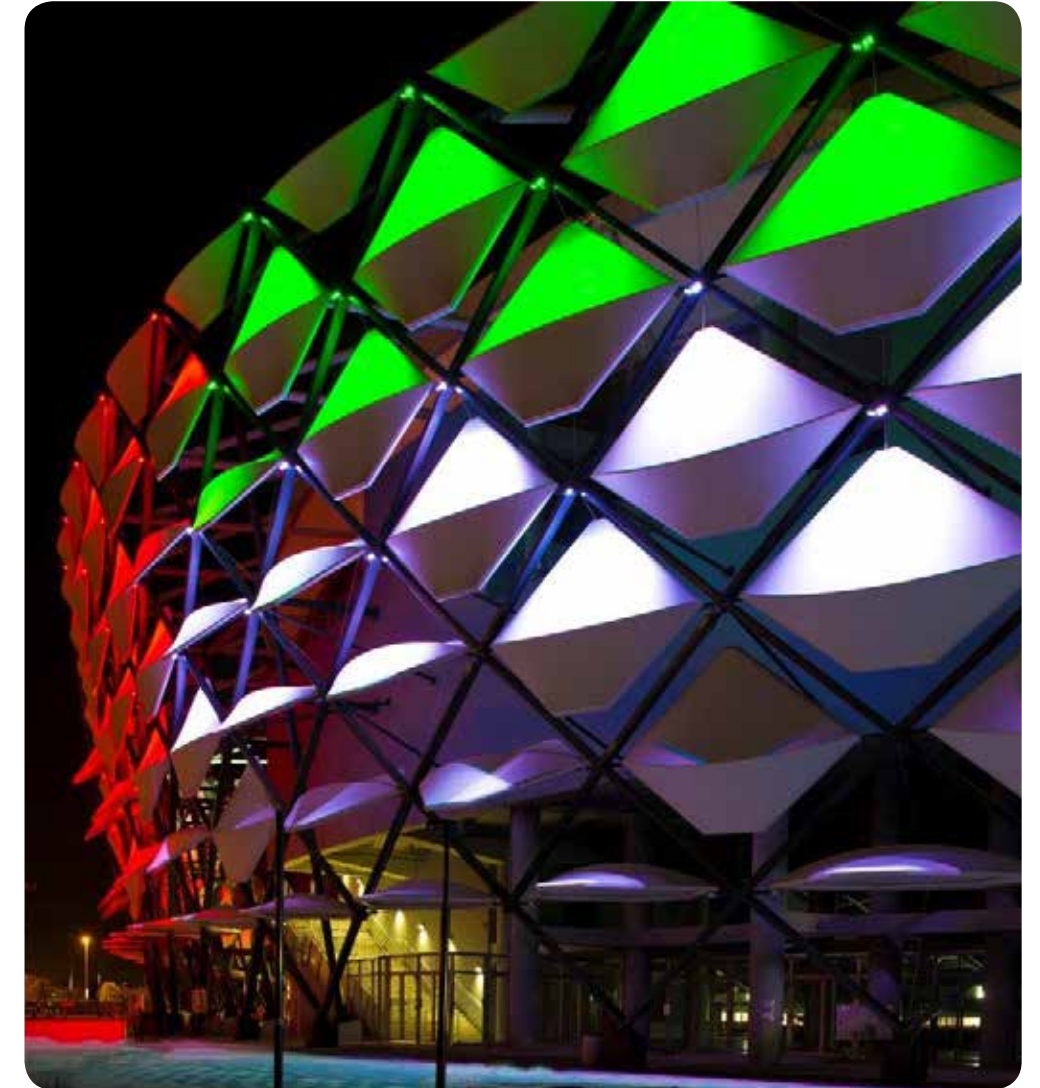

SACO is proud to be a part of one of today's most stunning architectural feats, the Hazza Bin Zayed Stadium in Al Ain City, U.A.E. Launching today marked by a three-day festival aptly named The Big Kick-Off, the new 25,000-seat Hazza Bin Zayed Stadium covers an area of 45,000 m2 and is over 50m high, making it one of the tallest structures in Al Ain City.

SACO was selected to develop the stadium's façade lighting solution. The outer shell of the stadium is comprised of over 600 individual panels designed to resemble the trunk of the palm tree. Each panel is illuminated using a custom version of the SACO Shockwave Video Lighting system. The lighting of each panel can be independently controlled and is capable of displaying different colors and design patterns reflective of

special events. Recently the external façade displayed colors re-creating the UAE flag.

Jonathan Labbee, COO of SACO, commented, "SACO designed a custom interface that allows the venue to interact with specific events like goals, halftime, and other events; essentially the video lighting allows the Stadium to express itself by creating beautiful colors, patterns and movement."

SACO is very proud to have worked with such a great team of professional companies such as Pattern Design, BAM International, and ETA to bring the vision of the Hazza Bin Zayed stadium to life.