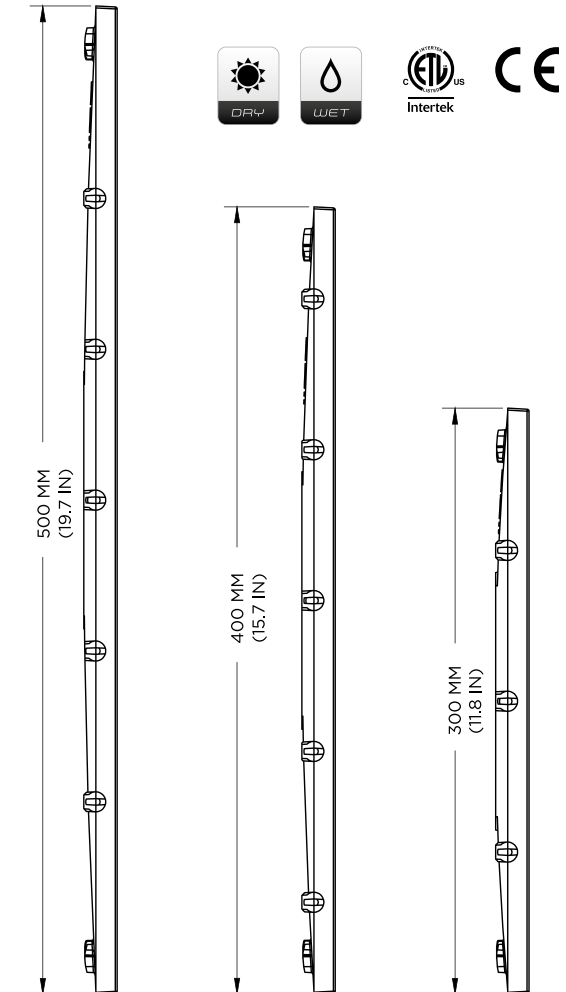

PITCH PERFECT

COLOR OPTIONS

BLACK

GREY

WHITE

CUSTOM

DIMENSIONS

**MAPLE LEAF SQUARE BRIDGE  
- TORONTO**