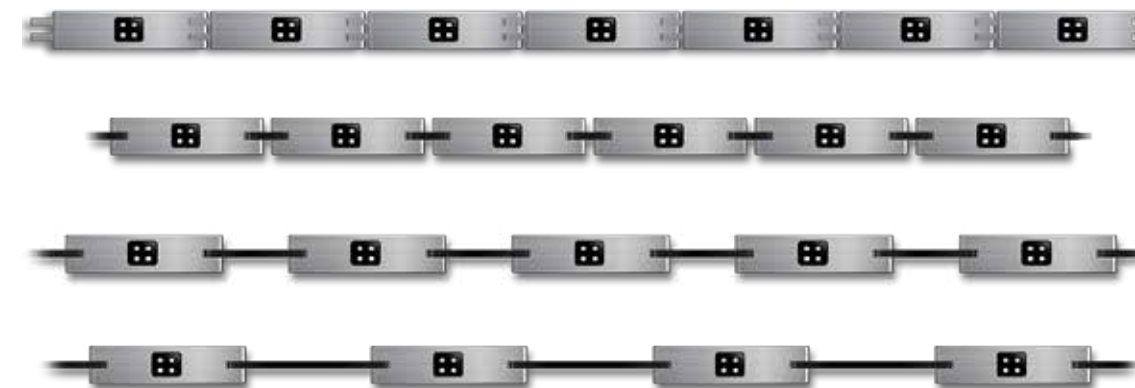

PIXEL WIDTHS