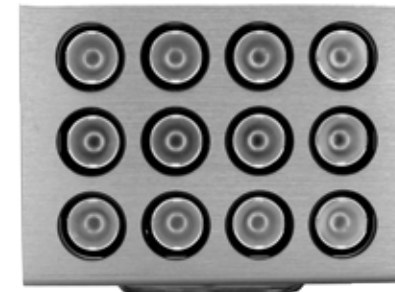

COLOR OPTIONS

POLISHED ALUMINIUM