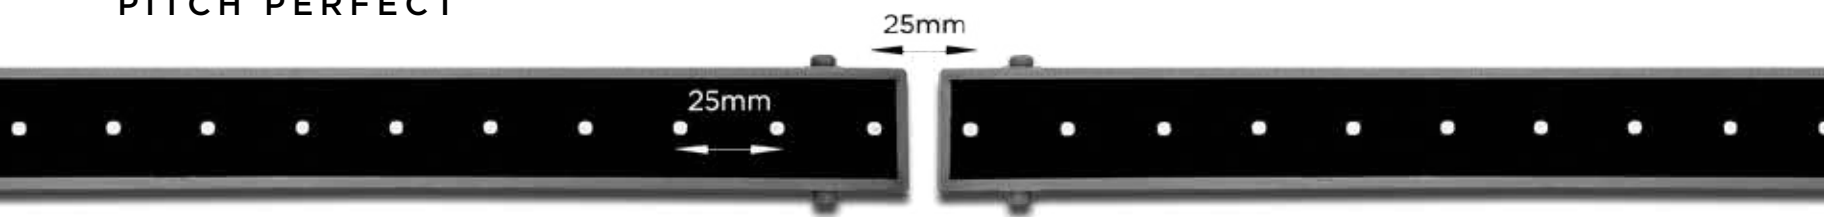

PITCH PERFECT