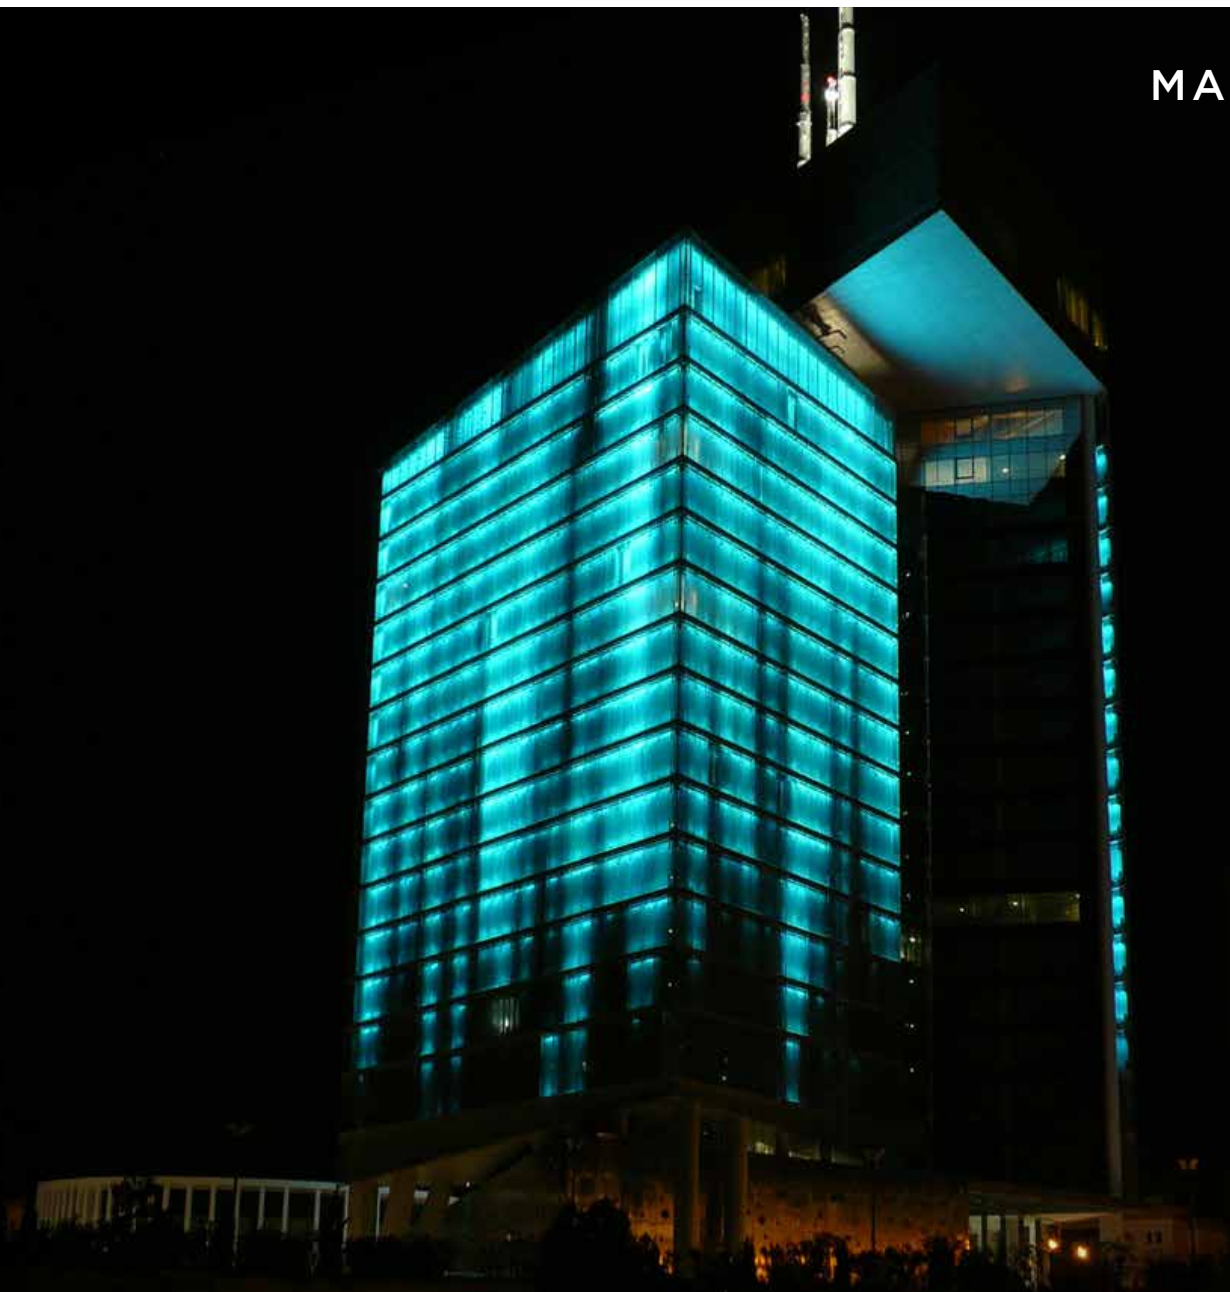

7598683 8421368

OUR VERY OWN PATENT NUMBERS
FULL FRAME. FIXED DURATION.