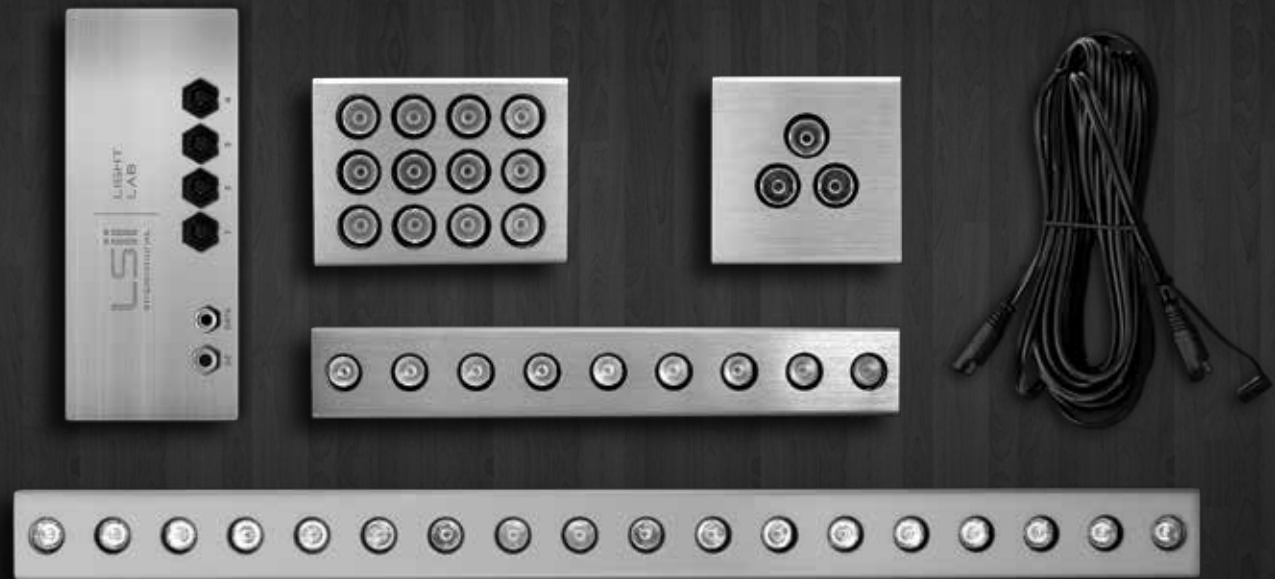

CUTTING-EDGE DESIGN
MEETS CUTTING-EDGE TECHNOLOGY