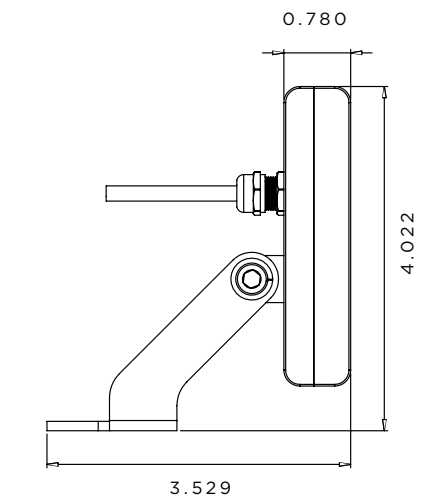

ALFA has narrow, medium, wide, and asymmetric optic options making this fixture compliant to most projects.

COLOR OPTIONS

POLISHED ALUMINIUM

MATTE WHITE

MATTE BLACK

CUSTOM

DIMENSIONS

**SACO ILLUMINATES ONE OF TODAY'S MOST STUNNING ARCHITECTURAL FEATS - THE HAZZA BIN ZAYED STADIUM, AL AIN CITY**