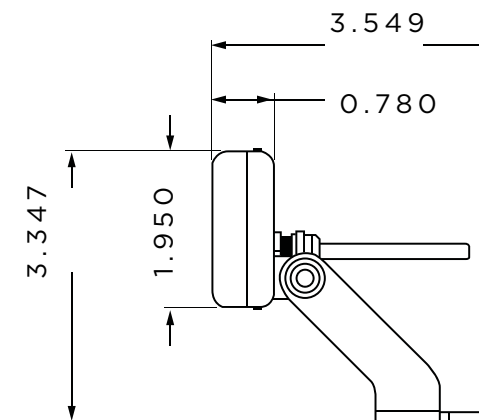

DIMENSIONS