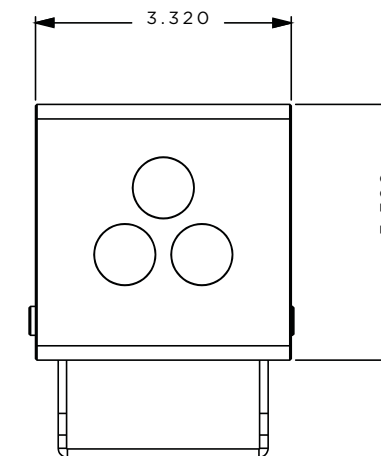

ECKO has narrow, medium, wide, and asymmetric optic options making this fixture compliant to most projects.

COLOR OPTIONS

POLISHED ALUMINIUM

MATTE WHITE

MATTE BLACK

CUSTOM

DIMENSIONS

7598683 8421368