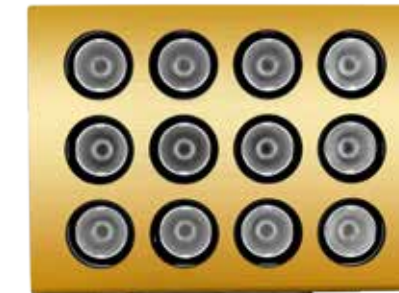

ALFA has narrow, medium, wide, and asymmetric optic options making this fixture compliant to most projects.

COLOR OPTIONS

POLISHED ALUMINIUM

MATTE WHITE

MATTE BLACK

CUSTOM

DIMENSIONS

**SACO ILLUMINATES ONE OF TODAY'S MOST STUNNING ARCHITECTURAL FEATS - THE HAZZA BIN ZAYED STADIUM, AL AIN CITY**