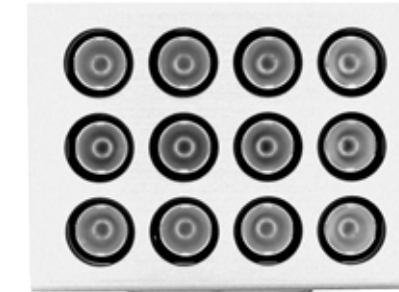

MATTE WHITE