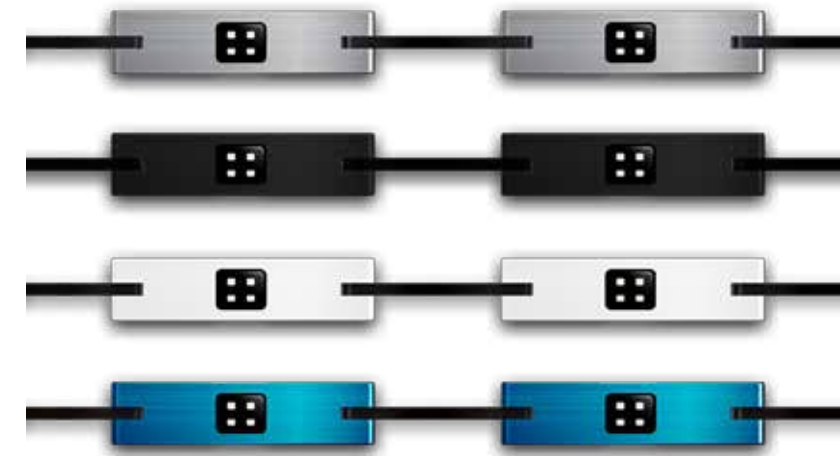

COLOR OPTIONS