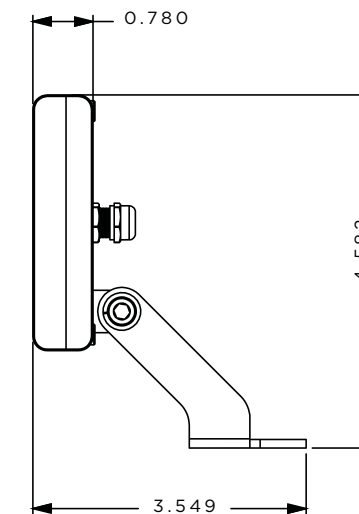

ECKO has narrow, medium, wide, and asymmetric optic options making this fixture compliant to most projects.

COLOR OPTIONS

POLISHED ALUMINIUM

MATTE WHITE

MATTE BLACK

CUSTOM

DIMENSIONS

7598683 8421368