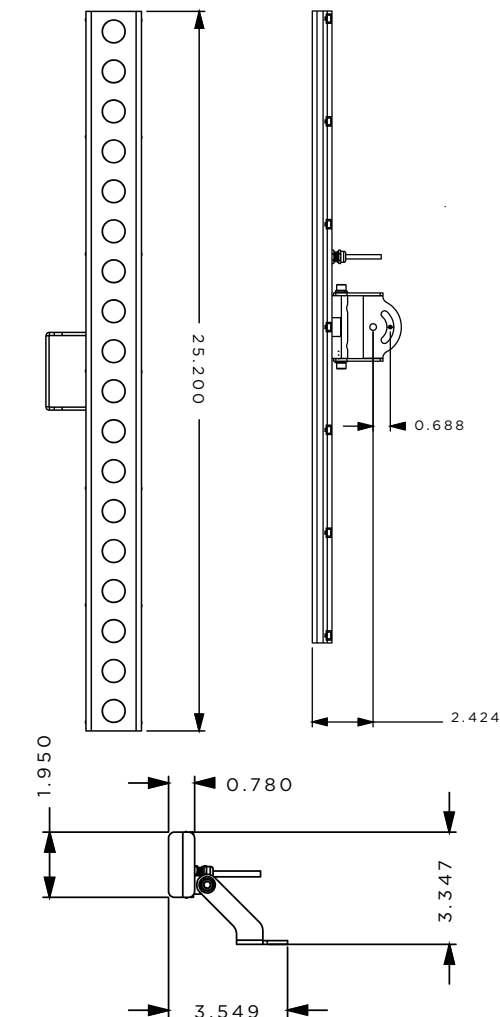

DIMENSIONS