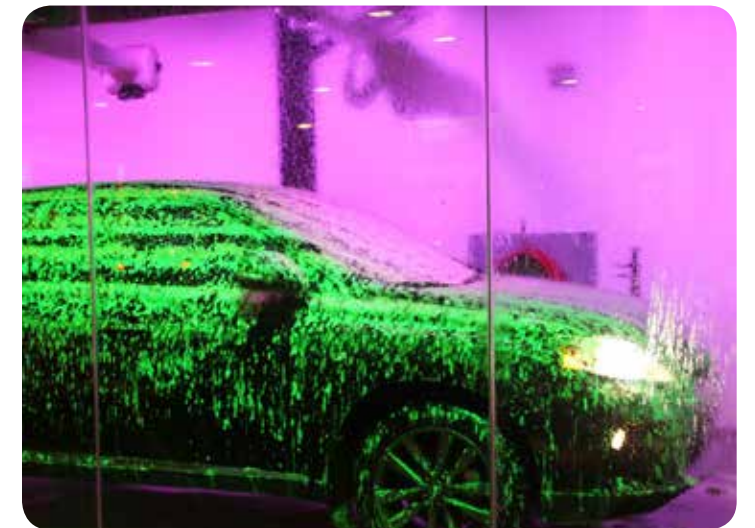

The Digital Car Wash Experience is proving to be a success! Not only is it generating more sales, but also making the gas station a more entertaining place to be. SACO carried out this entire project from the initial design process to completing the installation and providing a simple to use, interactive control system.

With corporate offices in Europe, the Middle East, and North America, SACO's team boasts over 20 years of experience in the development and supply of industry leading Solid State LED Lighting and Media Solutions. As an innovator, we are continually improving durability, quality, and reliability of our products, while maintaining a state-of-the-art design adaptable to today's dynamic environment.

SACO has become the technological leader and preferred brand name in both indoor and outdoor LED Solid State Lighting and Media Solutions. Our mission is to provide our clients with the most comprehensive and dependable integration of Design, Engineering, Products, and Support program available in the global marketplace.