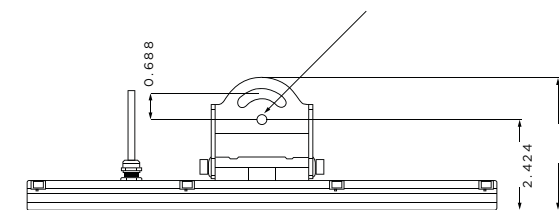

COLOR OPTIONS

POLISHED ALUMINIUM

MATTE WHITE

MATTE BLACK

CUSTOM

DIMENSIONS

**DIGITAL CAR WASH EXPERIENCE**

The experience of the car wash has now been given a unique twist, changing the conventional routine car wash into a visually engaging and exciting experience for both users and onlookers alike with its new color-changing lightBox scheme.